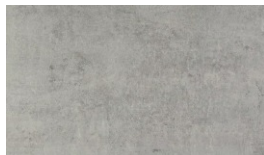

Colour Reference Card

This sample image should be used as an indication only of the colour/pattern. Colour variations can happen subject to materials type selected. Always request a sample before you make your purchase.

Ceramic Colours

Dekton Colours

Kreta