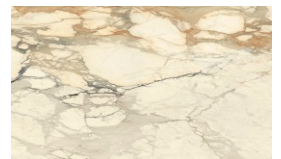

Quartz Colours

Granite Colours

Colour Reference Card

This sample image should be used as an indication only of the colour/pattern. Colour variations can happen subject to materials type selected. Always request a sample before you make your purchase.

Ceramic Colours

Calacatta Extra

Capraia

Ceppo Di Grey

Elegant Black

Golden White

Graphite Concrete

Iron Black

Saint Laurent

Statuario

Vena Vecchia

White Concrete

Dekton Colours

Arga

Aura 15

Bergen