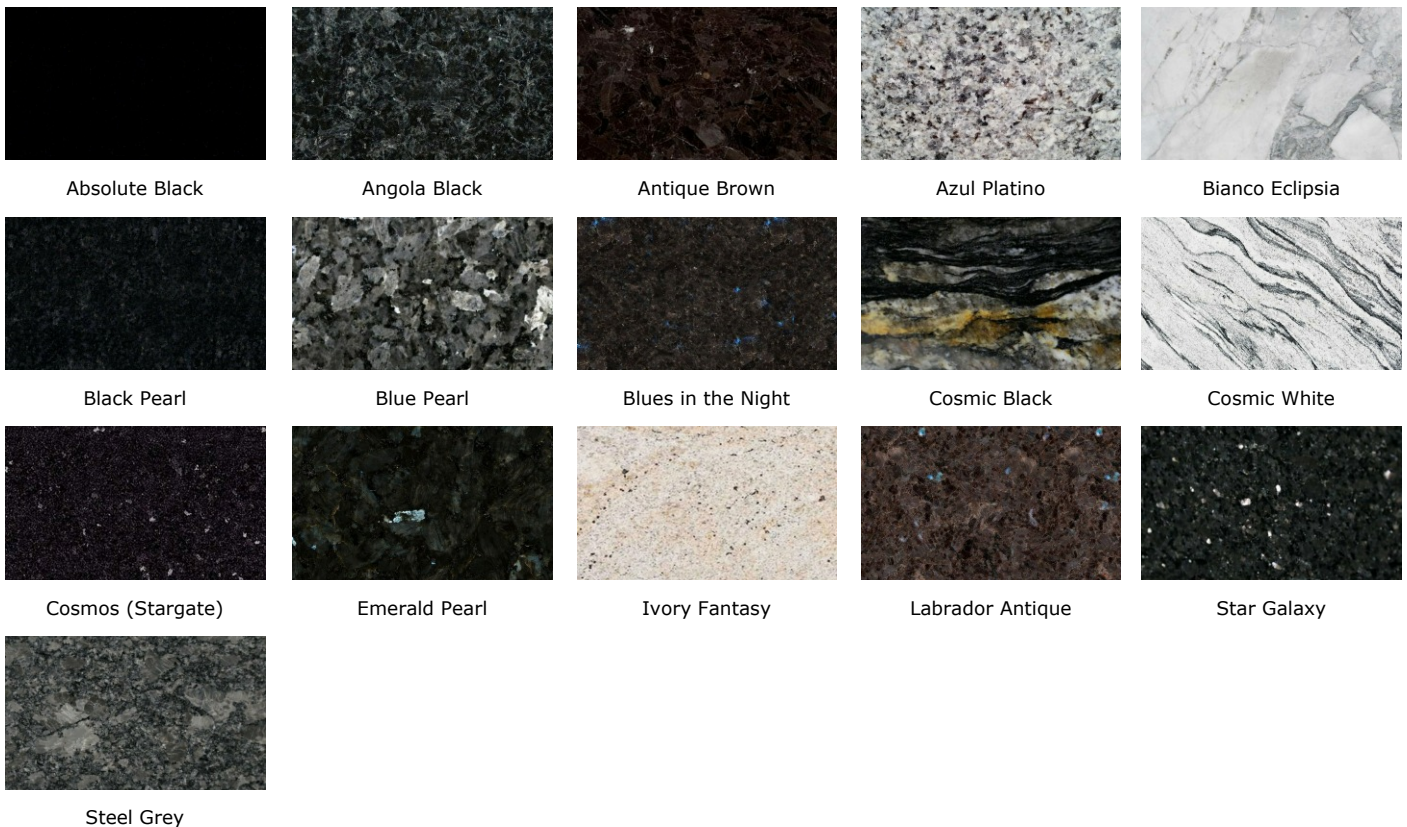

Colour Reference Card

This sample image should be used as an indication only of the colour/pattern. Colour variations can happen subject to materials type selected. Always request a sample before you make your purchase.

Quartz Colours

Granite Colours

Colour Reference Card

This sample image should be used as an indication only of the colour/pattern. Colour variations can happen subject to materials type selected. Always request a sample before you make your purchase.

Ceramic Colours

Calacatta Extra

Capraia

Ceppo Di Grey

Elegant Black

Golden White

Graphite Concrete

Iron Black

Saint Laurent

Statuario

Vena Vecchia

White Concrete

Dekton Colours

Arga

Aura 15

Bergen