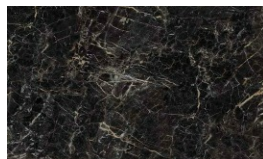

Quartz Colours

Granite Colours

Colour Reference Card

This sample image should be used as an indication only of the colour/pattern. Colour variations can happen subject to materials type selected. Always request a sample before you make your purchase.

Ceramic Colours

Calacatta Extra

Capraia

Ceppo Di Grey

Elegant Black

Golden White

Graphite Concrete

Iron Black

Saint Laurent

Statuario

Vena Vecchia

White Concrete

Dekton Colours

Arga

Aura 15

Bergen