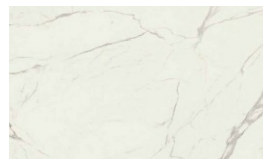

Colour Reference Card

This sample image should be used as an indication only of the colour/pattern. Colour variations can happen subject to materials type selected. Always request a sample before you make your purchase.

Ceramic Colours

Statuario

Dekton Colours