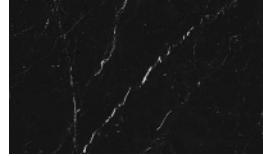

Ceramic Colours

Calacatta Extra

Capraia

Ceppo Di Grey

Elegant Black

Golden White

Graphite Concrete

Iron Black