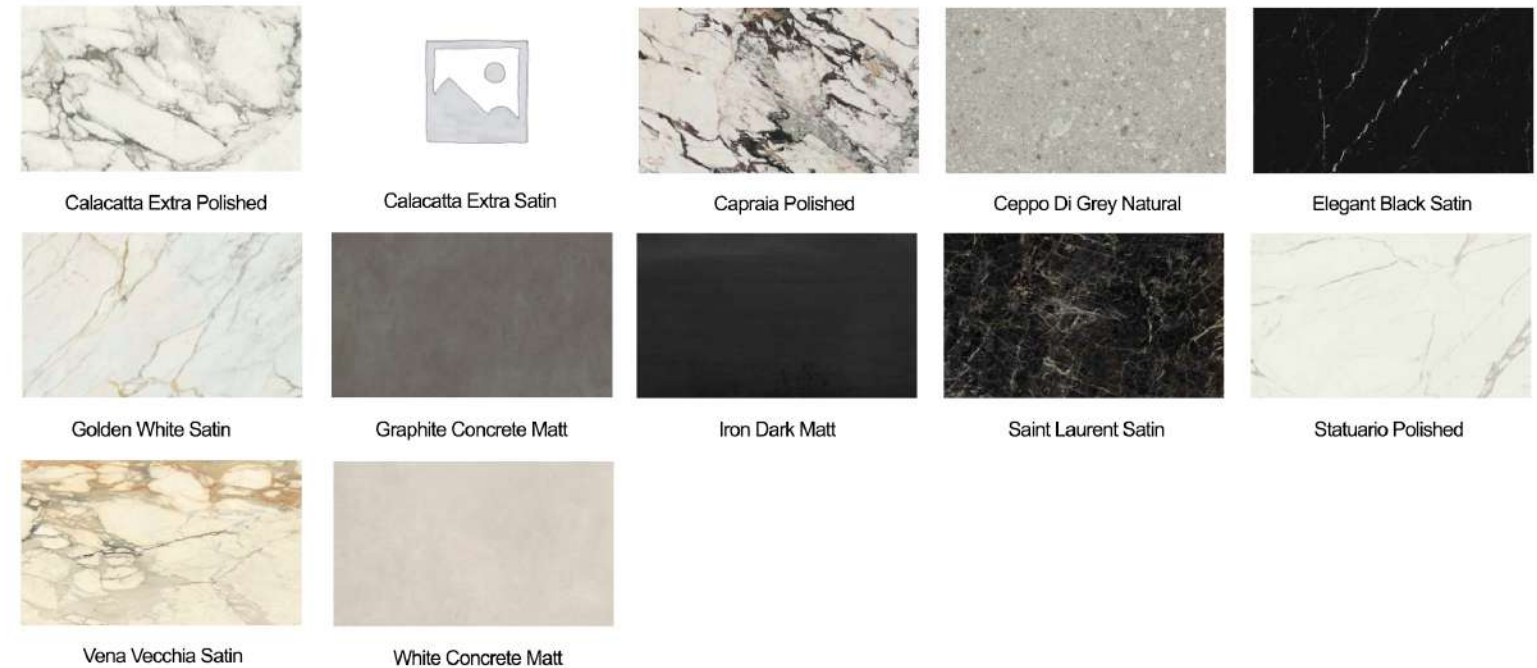

Colour Reference Card

This sample image should be used as an indication only of the colour/pattern. Colour variations can happen subject to materials type selected. Always request a sample before you make your purchase.

Quartz Colours

Colour Reference Card

This sample image should be used as an indication only of the colour/pattern. Colour variations can happen subject to materials type selected. Always request a sample before you make your purchase.

Granite Colours

Ceramic Colours

Colour Reference Card

This sample image should be used as an indication only of the colour/pattern. Colour variations can happen subject to materials type selected. Always request a sample before you make your purchase.