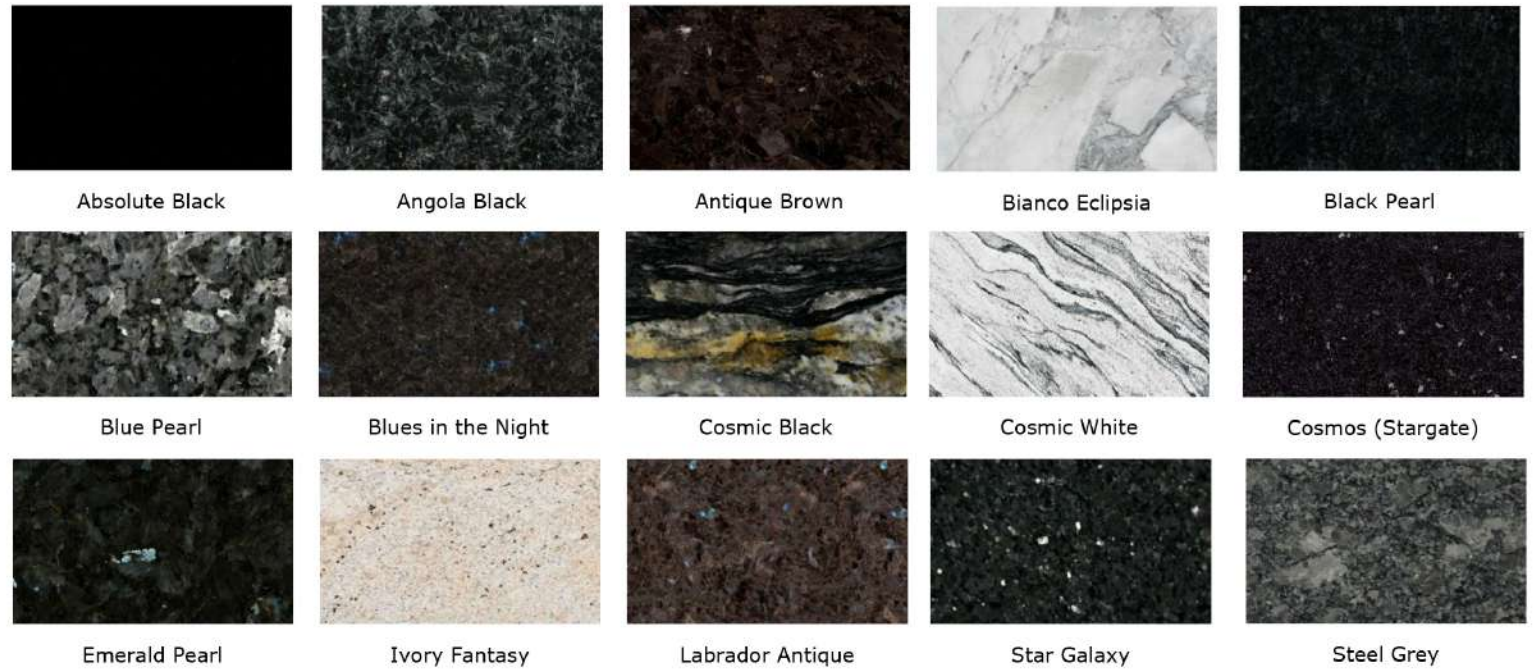

Colour Reference Card

This sample image should be used as an indication only of the colour/pattern. Colour variations can happen subject to materials type selected. Always request a sample before you make your purchase.

Quartz Colours

Colour Reference Card

This sample image should be used as an indication only of the colour/pattern. Colour variations can happen subject to materials type selected. Always request a sample before you make your purchase.

Granite Colours

Ceramic Colours

Colour Reference Card

This sample image should be used as an indication only of the colour/pattern. Colour variations can happen subject to materials type selected. Always request a sample before you make your purchase.

Dekton Colours

Arga

Aura 15

Bergen

Danae

Entzo

Kelya

Kreta