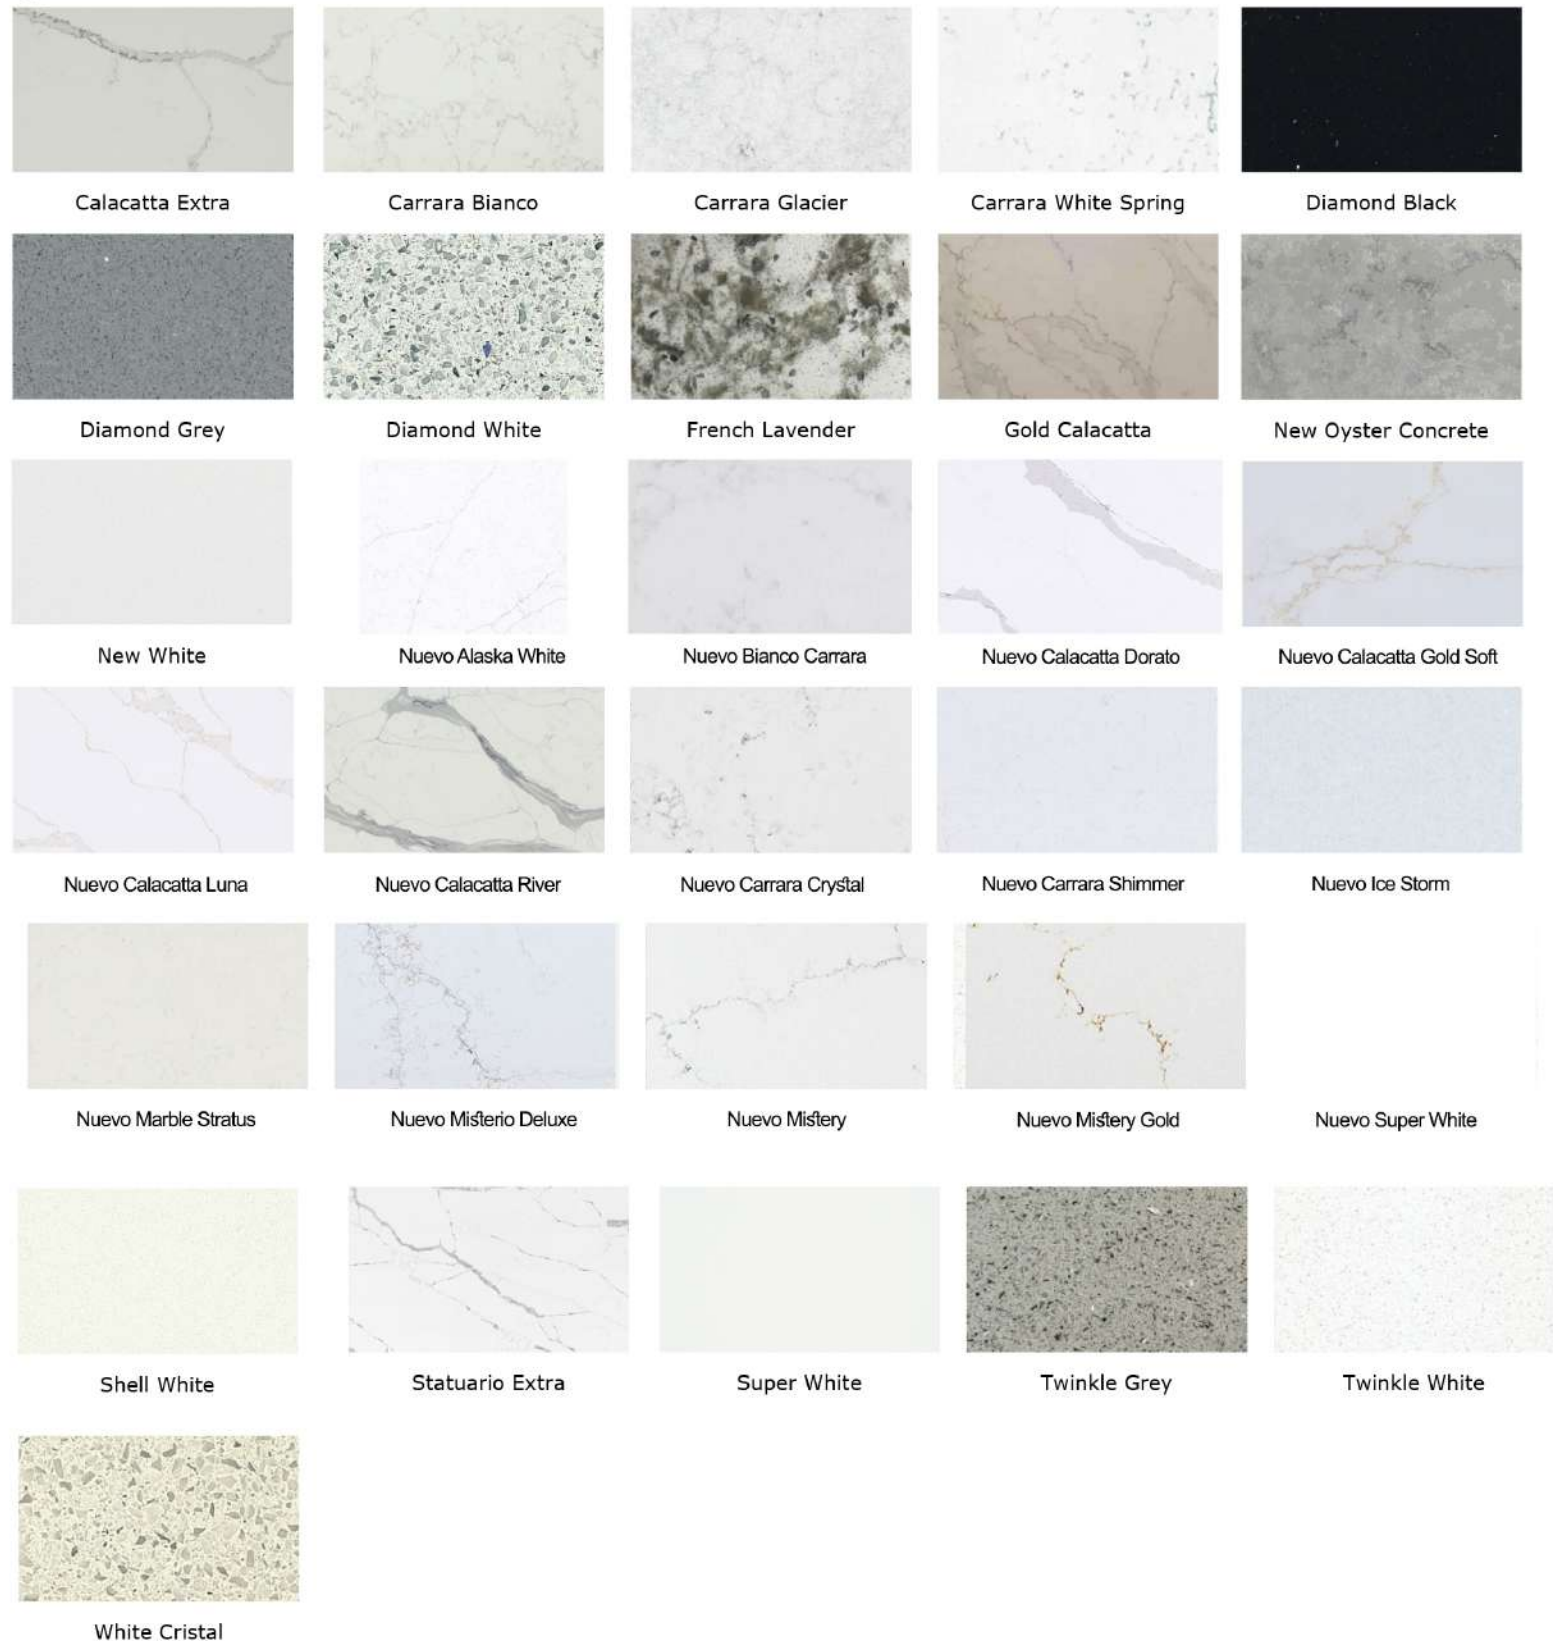

Colour Reference Card

This sample image should be used as an indication only of the colour/pattern. Colour variations can happen subject to materials type selected. Always request a sample before you make your purchase.

Quartz Colours

Colour Reference Card

This sample image should be used as an indication only of the colour/pattern. Colour variations can happen subject to materials type selected. Always request a sample before you make your purchase.

Granite Colours

Ceramic Colours

Colour Reference Card

This sample image should be used as an indication only of the colour/pattern. Colour variations can happen subject to materials type selected. Always request a sample before you make your purchase.